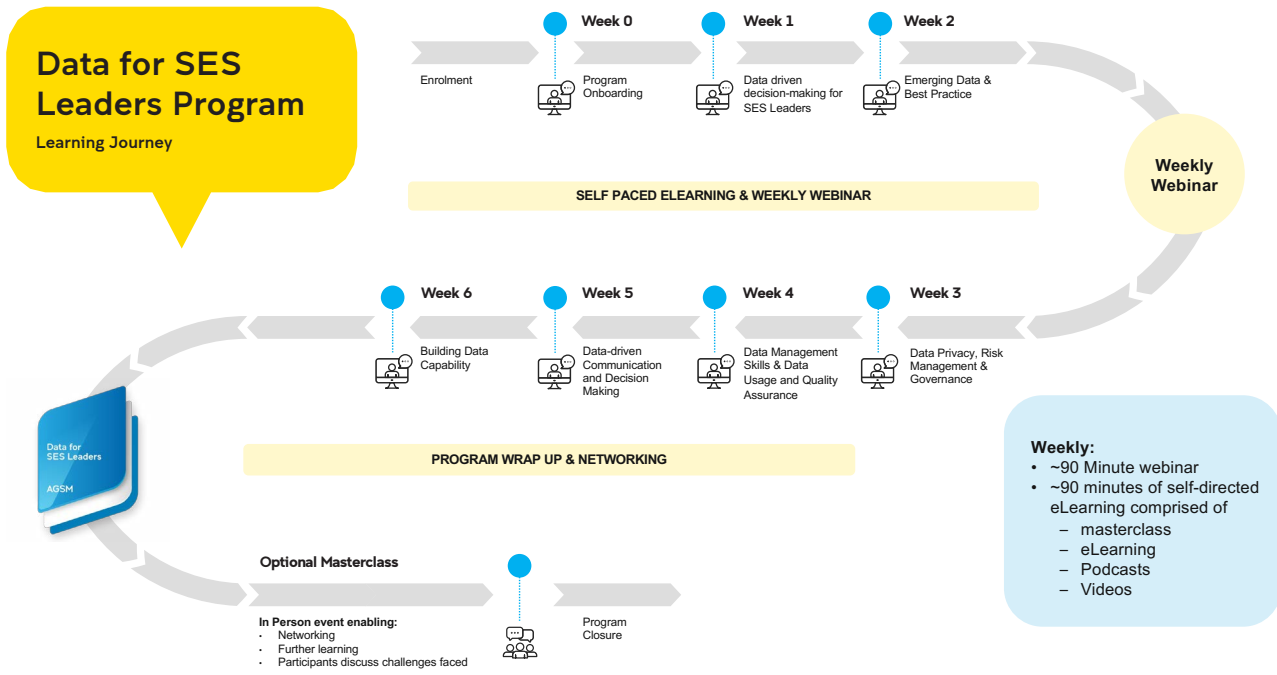

# Data for SES Leaders

AGSM @ UNSW Business School

The APS Data Profession has partnered with AGSM @ UNSW Business School to co-create the Data for SES Leaders program, launching in 2026. This program is designed to equip senior and emerging APS leaders with the mindset and capability to lead more confidently in a data-rich environment. Participants will develop the skills to identify relevant data, interrogate evidence, challenge assumptions, and make transparent, defensible decisions that drive public value. Through applied sessions on data driven decision-making, foresight, data ethics, and storytelling, participants learn how to translate data into insight, insight into action, and action into measurable impact.

The program is delivered via online learning across 6 weeks, combining:

- Weekly 90 minute interactive webinars
- Online self- directed learning
- Supported by the AGSM Navigator digital platform for resources, reflection, and progress tracking

# Program Learning Journey